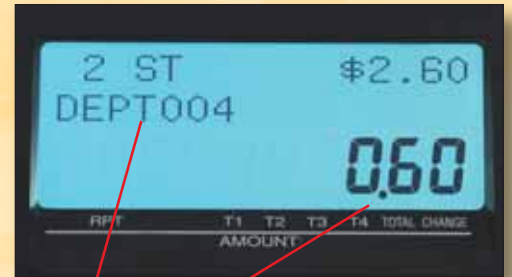

PCR-T48S

Designed for Your Retail Needs

FEATURES:

- X Compact & Sleek cabinet design
- X 25 departments
- X PLU's (max. 2,000 items)
- X On demand help instructions
- X Clerks (40)
- X Operator LCD display with 2 line Alpha/1 line numeric
- X Single station thermal printer (58mm) with drop & load paper loading
- X Pre-loaded Graphic & Waterwork logo's for printing on receipt
- X Serial port for integrated credit card transactions
- X Electronic journal (8,000 lines)
- X Anti-bacterial keyboard (ISO 22196)
- X Cash drawer with slot (4 bill/5 coin)

- X Dimensions & Weight: 7.8" (H) x 13" (W) x 14.1" (D)/ 12 lbs. 2 oz.

Operator LCD display with
2 line Alpha/
1 line numeric