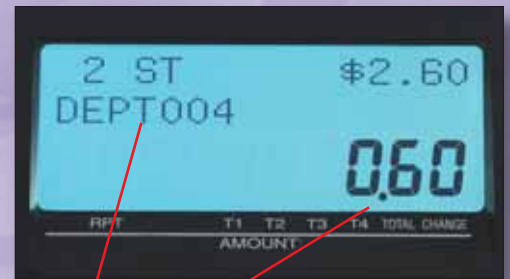

PCR-T470

Designed for Your Retail Needs

FEATURES:

- X Compact & Sleek cabinet design
 - X 25 departments
 - X PLU's (max. 2,000 items)
 - X On demand help instructions
 - X Clerks (40)
 - X Operator LCD display with 2 line Alpha/1 line numeric
 - X Single station thermal printer (58mm) with drop & load paper loading
 - X Pre-loaded Graphic & Waterwork logo's for printing on receipt
 - X Serial port for integrated credit card transactions
 - X Electronic journal (8,000 lines)
 - X Anti-bacterial keyboard (ISO 22196)
 - X Cash drawer with slot (4 bill/5 coin)
-
- X Dimensions & Weight: 7.8" (H) x 13" (W) x 14.1" (D)/ 12 lbs. 2 oz.

Operator LCD display with
2 line Alpha/ 1 line numeric