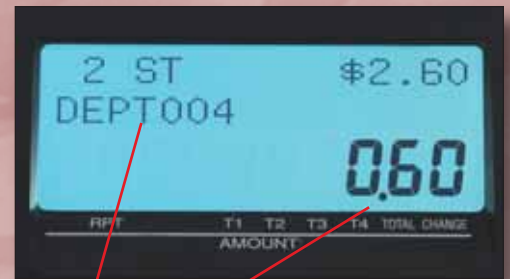

### FEATURES:

- X Compact & Sleek cabinet design
- X 30 department keys
- X PLU's (max 2,000 items)
- X On demand help instructions
- X Clerks (50)
- X Operator LCD display with 2 line Alpha/1 line numeric
- X Dual station thermal printer (58mm) with drop & load paper loading
- X Pre-loaded Graphic & Watermark logo's for printing on receipt
- X Serial port for integrated credit card transactions
- X Anti-bacterial keyboard (ISO 22196)
- X Medium-sized slit cash drawer (5 bill/5 coin)

- X Dimensions & Weight: 8.4" (H) x 15.7" (W) x 17.7" (D)/ 22 lbs.

Operator LCD display with  
2 line Alpha/  
1 line numeric